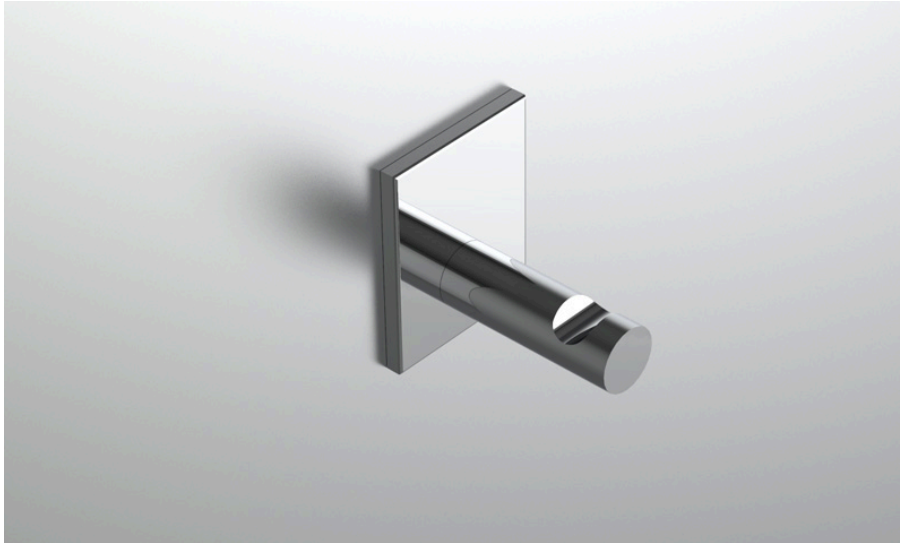

neelnox

LET
THERE
BE **DESIGN.**

FEATURES

- Premium 304 Grade Stainless Steel
- Solid Mount Construction
- Concealed Installation Hardware
- State of the art wall anchors included for installation on Dry wall or Tile

COLLECTION INSPIRE

ROBE HOOK

Model	Product	Finishes Available
INS-RHS1	Robe Hook	Multiple finishes available. Over 23 finishes to choose from.

FINISHES			
Polished (-P)	Antique Copper (-ACOP)	Polished Gold (-PGLD)	
Brushed (-B)	Polished Brass (-PBRS)	Brushed Copper (-BCOP)	
Brushed Gold (-BGLD)	Matte White (-WHT)	Brushed Rose Gold (-BRGD)	
Matte Black (-BLK)	Brushed Modern Bronze (-BMBRZ)	Brushed Black (-BRBLK)	
Oil Rubbed Bronze (-ORB)	Glossy White (-GWHT)	Polished Black (-PBLK)	
Brushed Brass (-BBRS)	Polished Rose Gold (-PRGD)	Antique Nickel (-ANKL)	
Brushed Bronze (-BBRZ)	Unlacquered Brass (-UBRS)	Black Nickel (-NKBL)	
Antique Brass (-ABRS)	Polished Nickel (-PNKL)		